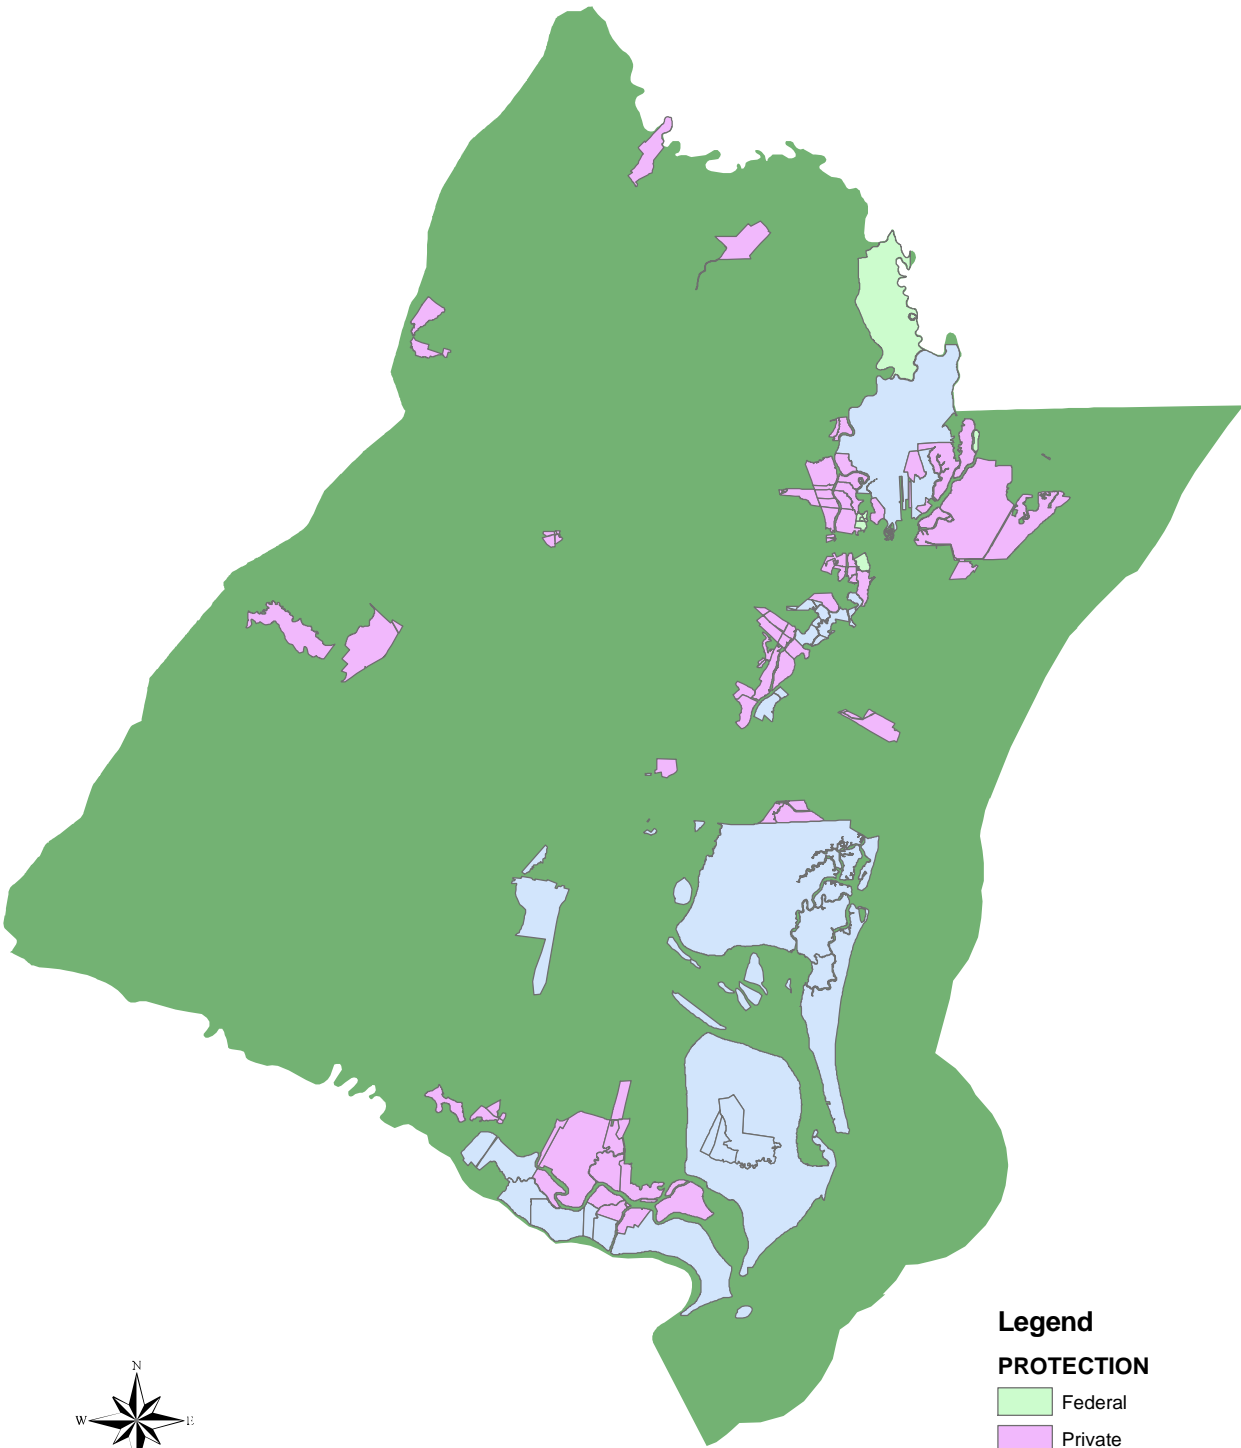

Georgetown County Protected Lands

Legend
PROTECTION

- Federal
- Private
- State

Source: SC Gap Analysis, 2001